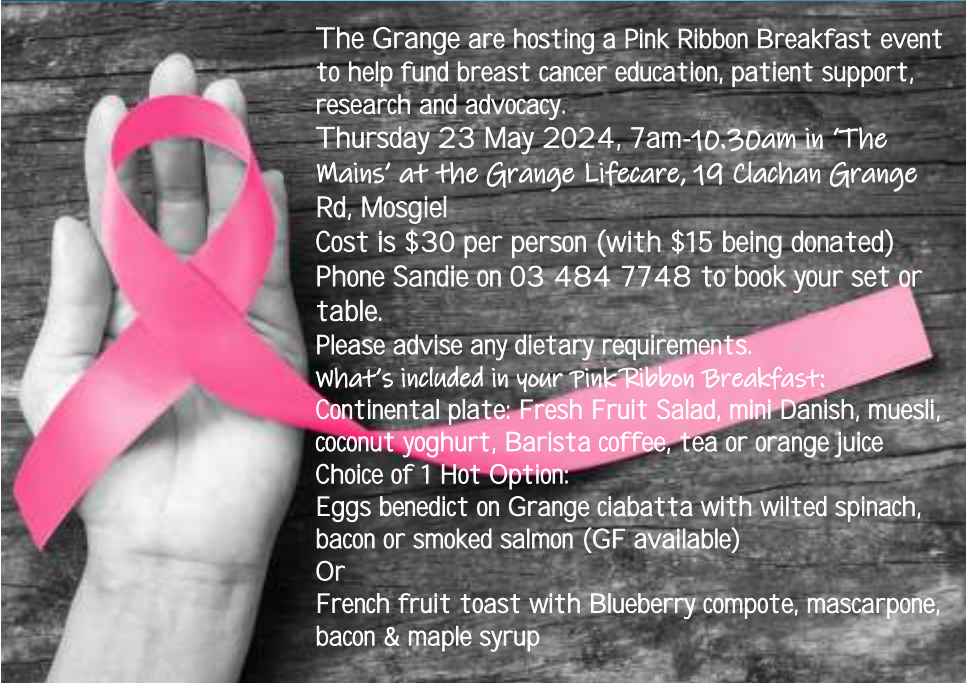

A Baptism service is being planned at Fuel on Sunday 26 May. If you are interested in being baptised please contact Gareth phone 489 6308 ext 1707 or email associatepastor@etchurch.co.nz

The Grange are hosting a Pink Ribbon Breakfast event to help fund breast cancer education, patient support, research and advocacy. Thursday 23 May 2024, 7am-10.30am in 'The Mains' at the Grange Lifecare, 19 Clachan Grange Rd, Mosgiel. Cost is \$30 per person (with \$15 being donated) Phone Sandie on 03 484 7748 to book your set or table. Please advise any dietary requirements. What's included in your Pink Ribbon Breakfast: Continental plate: Fresh Fruit Salad, mini Danish, muesli, coconut yoghurt, Barista coffee, tea or orange juice. Choice of 1 Hot Option: Eggs benedict on Grange ciabatta with wilted spinach, bacon or smoked salmon (GF available) Or French fruit toast with Blueberry compote, mascarpone, bacon & maple syrup